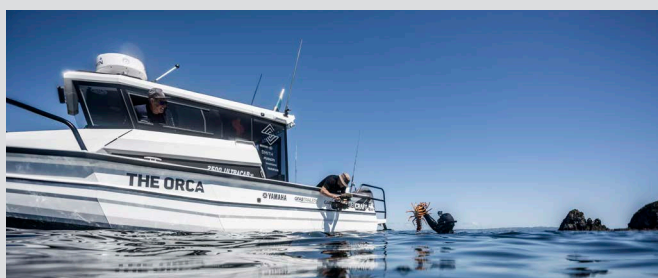

LED Navigation Lights
Powder Coated, Dash & Remote Panel
Portside Dash w/ Multi-holders x 2
6 Way Dash Switch Panels x 2
Dual USB Ports x 2 & 12V Plugs x 2
Pre-cut for 4 Speakers + Cover Plates
Red/White Dome Cabin Light
Twin LED cabin lights
Cabin Lining
Full V-Berth Squab w/ Extensions & Centre Infill Vinyl Squabs
Rear Cabin Bulkhead Wall with Single Door
Roof with 10 Roof Rod Holders
Twin Hella Seahawk Decklights
Maxwell Bonnet Hatch
Starboard Cabin Sliding Window
Portside Cabin Sliding Window
Twin Windscreen Wiper
Soft Touch Gussi Steering Wheel
Aft Seat Boxes with Pull Out Sleeper Berth
Sea Star Steering - Hydraulic
Elite Bolster Seats
2x Airwaves Suspension on Storage Box
Trim Tab Mounts
Twin Bilge Pump Johnson Ultima 1250GPH
Bluesea Battery Dual Switch
PWC Spica Pearl Fold-down Seats on Both Sides of the Transom
Gamechaser™ Transom
Trimount Transom (25" Twin, 30" Single)
Fish Box Transom
Cockpit Wet Underfloor Storage with Thru Hull Drainage Bung
Underfloor 378L EPA Fuel Tank (100gal)
Hull Planing Strakes
Towing Eye
4mm Tread Plate Floor (w/ EPA fuel tank lid)
Maxwell TASMAR 8 Drum Winch w/Rope, Chain & SS Swivel
Stabi® Cleats x 8
Provision for Wash Down Pump
SARCA Aluminium Fairlead Fitted
600mm (23.6") High Bow Rails
Wingstyle Coamings
OCTI for Coamings Fitted (w/ Rod & Multiholders)
Stage 1 - Belting Up Gloss Paint
Stabicraft® Graphics Package
Coamings Fendering
Starboard Side Boarding Ladder